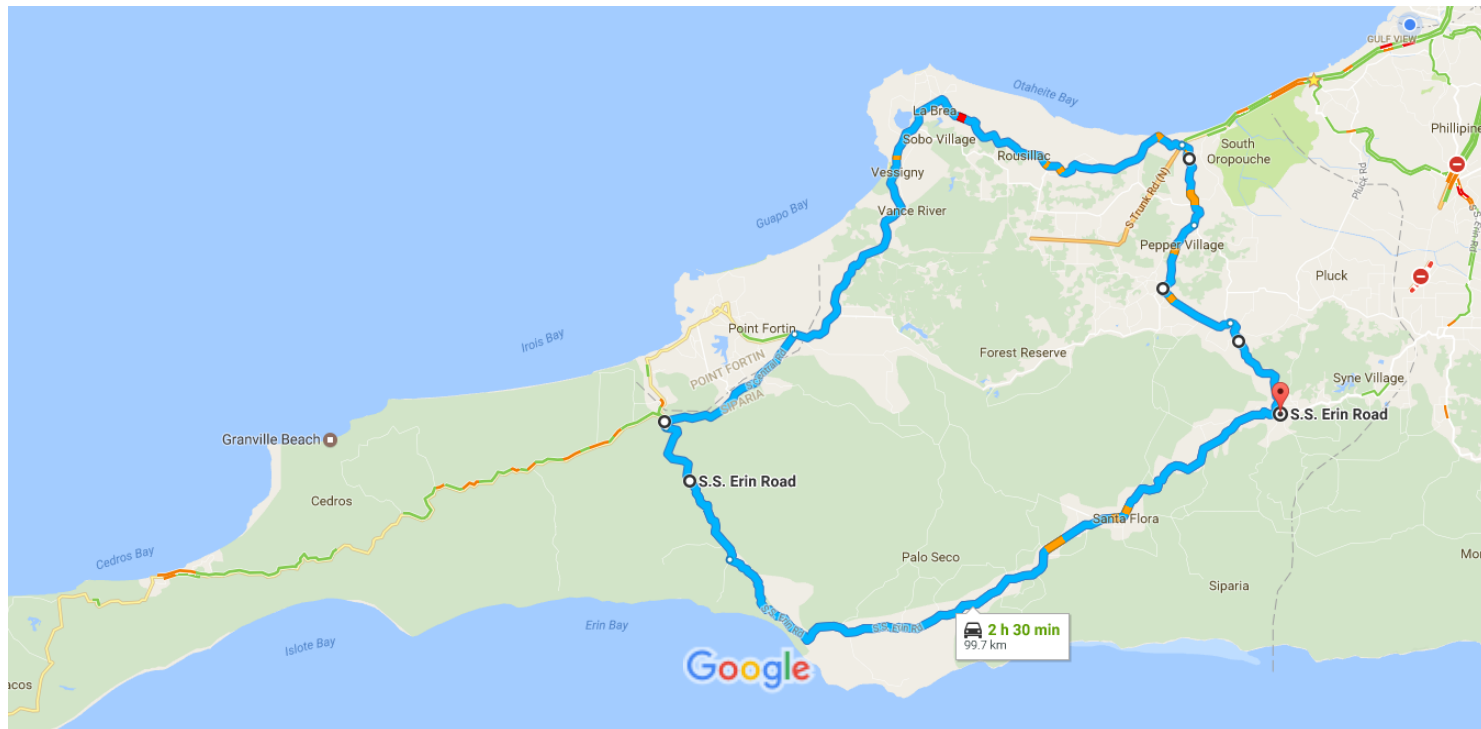

S.S. Erin Rd, Trinidad and Tobago to S.S. Erin Rd, Trinidad and Tobago

Drive 99.7 km, 2 h 30 min

Map data ©2017 Google 2 km

S.S. Erin Rd

Trinidad and Tobago

Take S.S. Erin Rd to Southern Main Rd

- ↑ 1. Head southeast on S.S. Erin Rd 1 h 2 min (40.8 km)
- ↶ 2. Turn left to stay on S.S. Erin Rd 3.4 km
- ↶ 3. Turn left onto Siparia Old Rd 24.3 km
- ↶ 4. Turn left onto Fyzabad Guapo Rd 4.3 km
- ↷ 5. Turn right onto Fyzabad Rd 2.7 km
- ↑ 6. Continue straight onto Oropouche Rd 2.8 km
- ↶ 7. Turn left onto Southern Main Rd 3.3 km
- ↶ 35 min (22.1 km)

Drive to S.S. Erin Rd in Siparia

52 min (36.8 km)

- 8.  At the roundabout, take the 2nd exit onto S Central Rd 5.9 km

- 9.  Turn left toward S.S. Erin Rd 230 m

- 10.  Continue onto S.S. Erin Rd 6.2 km

- 11.  Turn left to stay on S.S. Erin Rd 24.5 km

S.S. Erin Rd

Trinidad and Tobago

These directions are for planning purposes only. You may find that construction projects, traffic, weather, or other events may cause conditions to differ from the map results, and you should plan your route accordingly. You must obey all signs or notices regarding your route.

Live traffic	Fast  Slow
--------------	---------------------------------------------------------------------------------------------